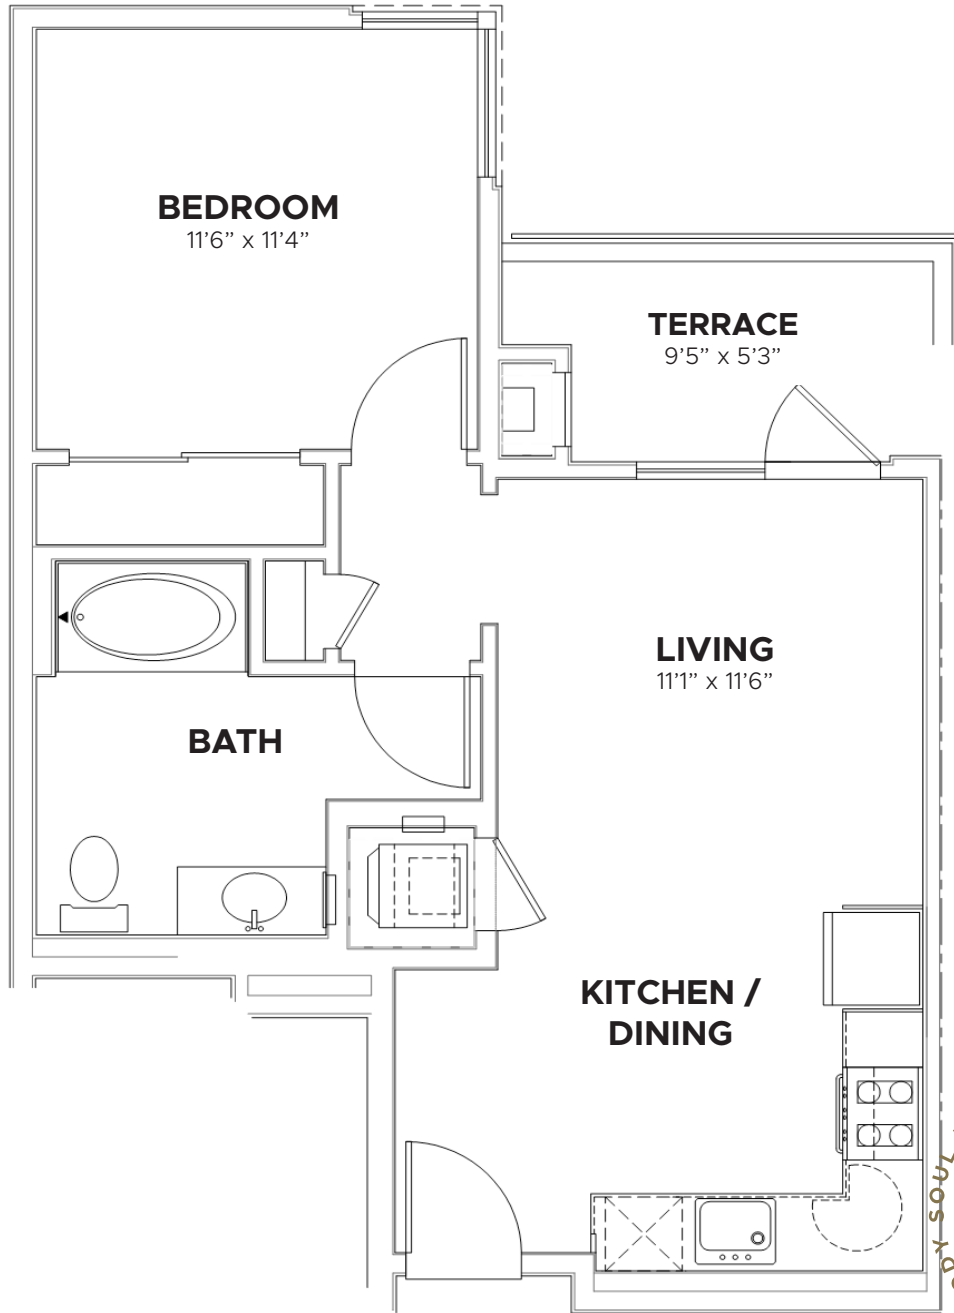

THE PEARL

ONE BEDROOM
602 SQ FT

THE PEARL ON WILSHIRE

687 S. HOBART BLVD.
LOS ANGELES, CA 90005

All rights reserved. Features and amenities subject to change.
Square footages may vary per apartment. See leasing center for details.