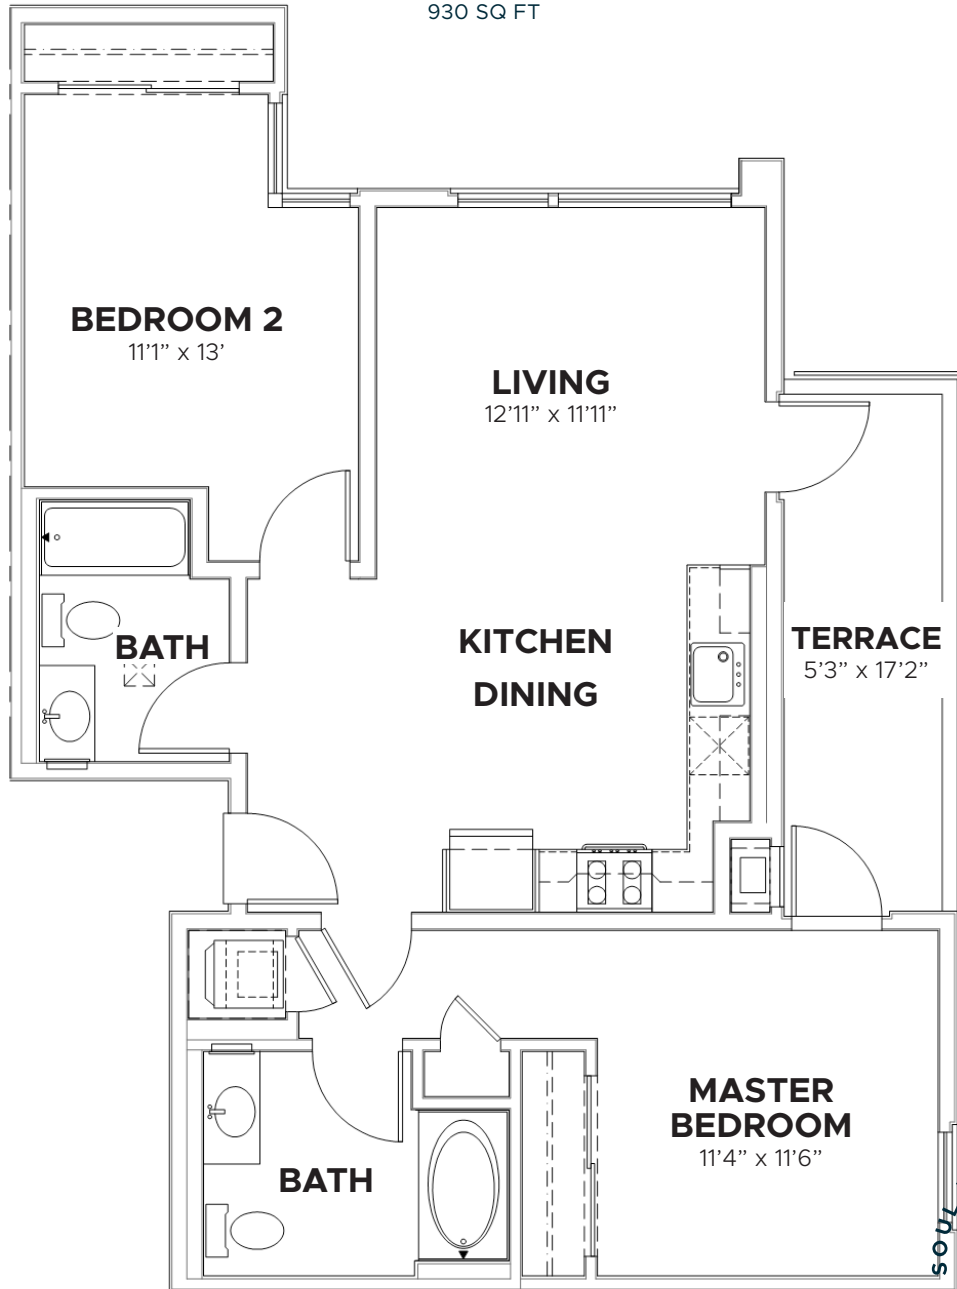

THE PEARL

TWO BEDROOM
930 SQ FT

THE PEARL ON WILSHIRE

687 S. HOBART BLVD.
LOS ANGELES, CA 90005

All rights reserved. Features and amenities subject to change.
Square footages may vary per apartment. See leasing center for details.