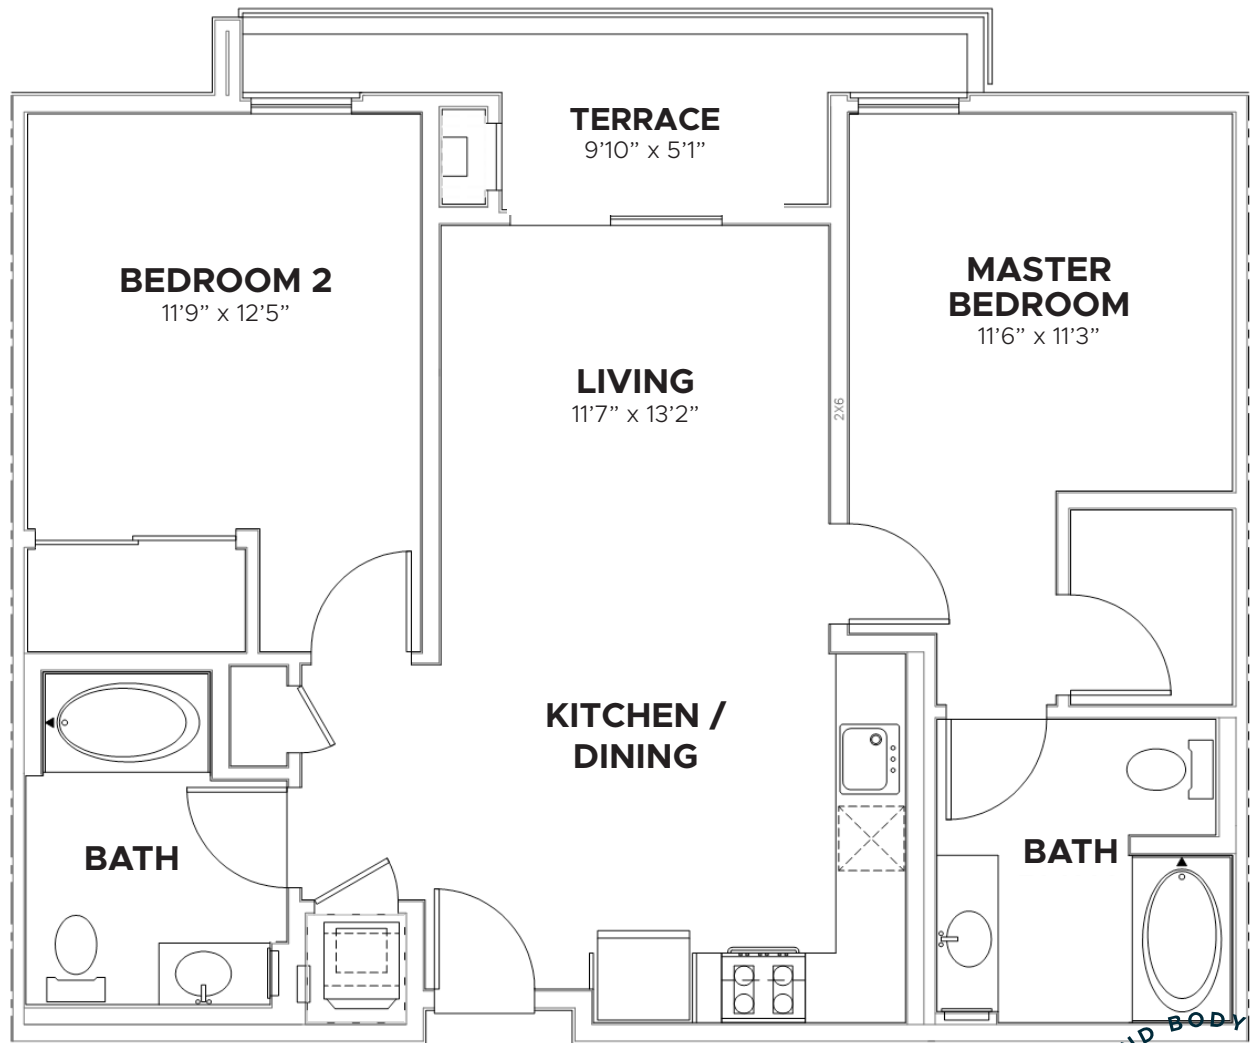

THE PEARL

TWO BEDROOM
986 SQ FT

THE PEARL ON WILSHIRE

687 S. HOBART BLVD.
LOS ANGELES, CA 90005

All rights reserved. Features and amenities subject to change.
Square footages may vary per apartment. See leasing center for details.