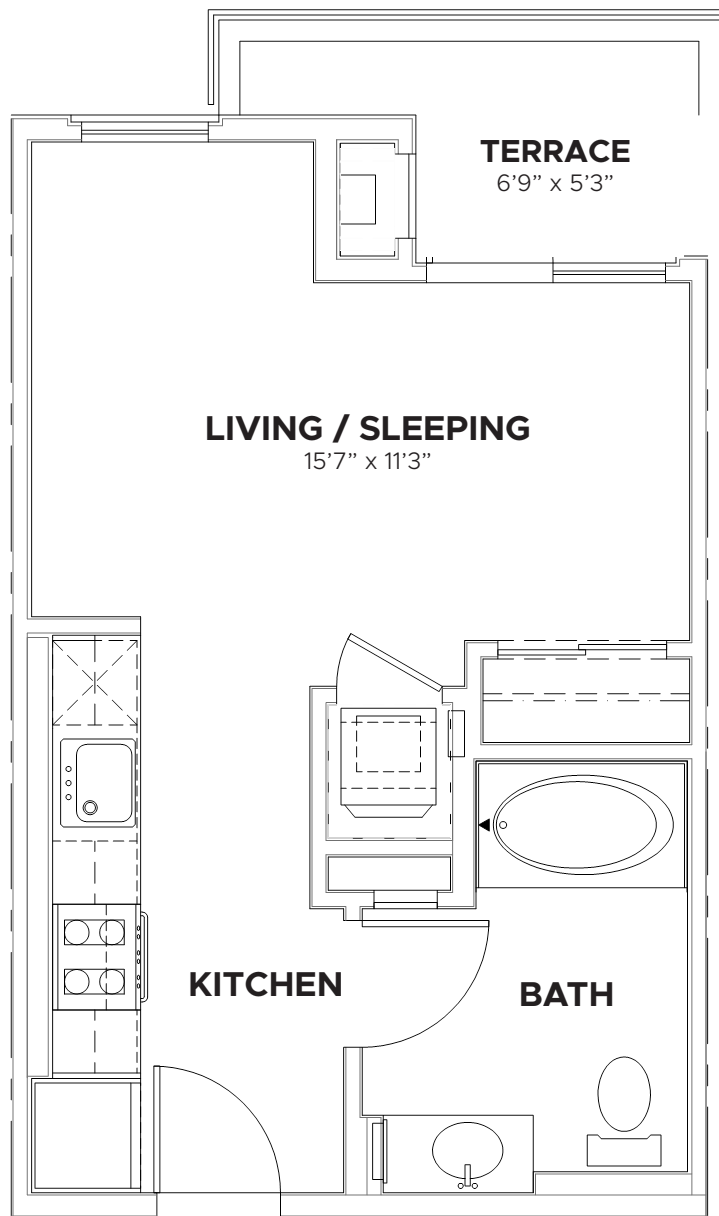

# THE PEARL

**STUDIO**  
397 SQ FT

**THE PEARL ON WILSHIRE**

687 S. HOBART BLVD.  
LOS ANGELES, CA 90005

All rights reserved. Features and amenities subject to change.  
Square footages may vary per apartment. See leasing center for details.