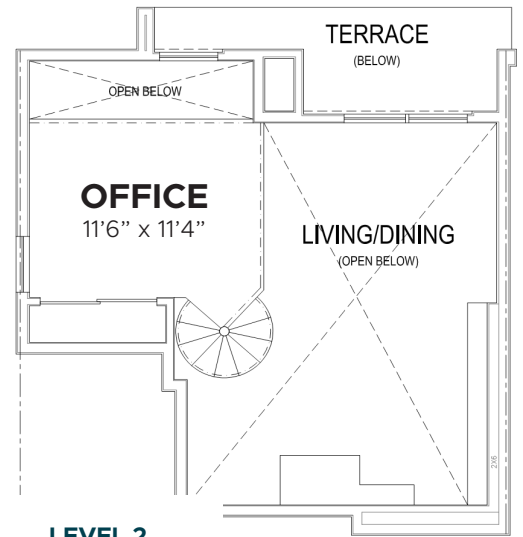

THE PEARL

ONE BEDROOM
747 SQ FT

THE PEARL ON WILSHIRE

687 S. HOBART BLVD.
LOS ANGELES, CA 90005

All rights reserved. Features and amenities subject to change.
Square footages may vary per apartment. See leasing center for details.