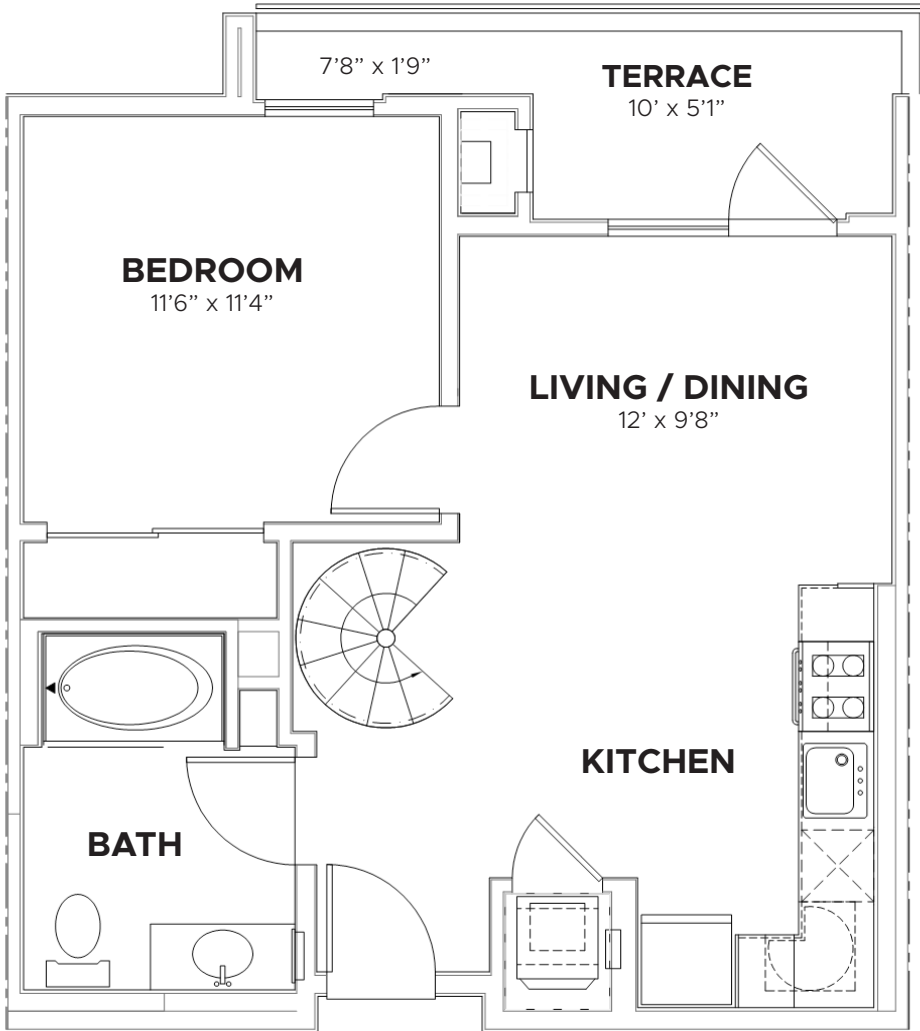

THE PEARL

ONE BEDROOM
747 SQ FT

THE PEARL ON WILSHIRE

687 S. HOBART BLVD.
LOS ANGELES, CA 90005

All rights reserved. Features and amenities subject to change.
Square footages may vary per apartment. See leasing center for details.