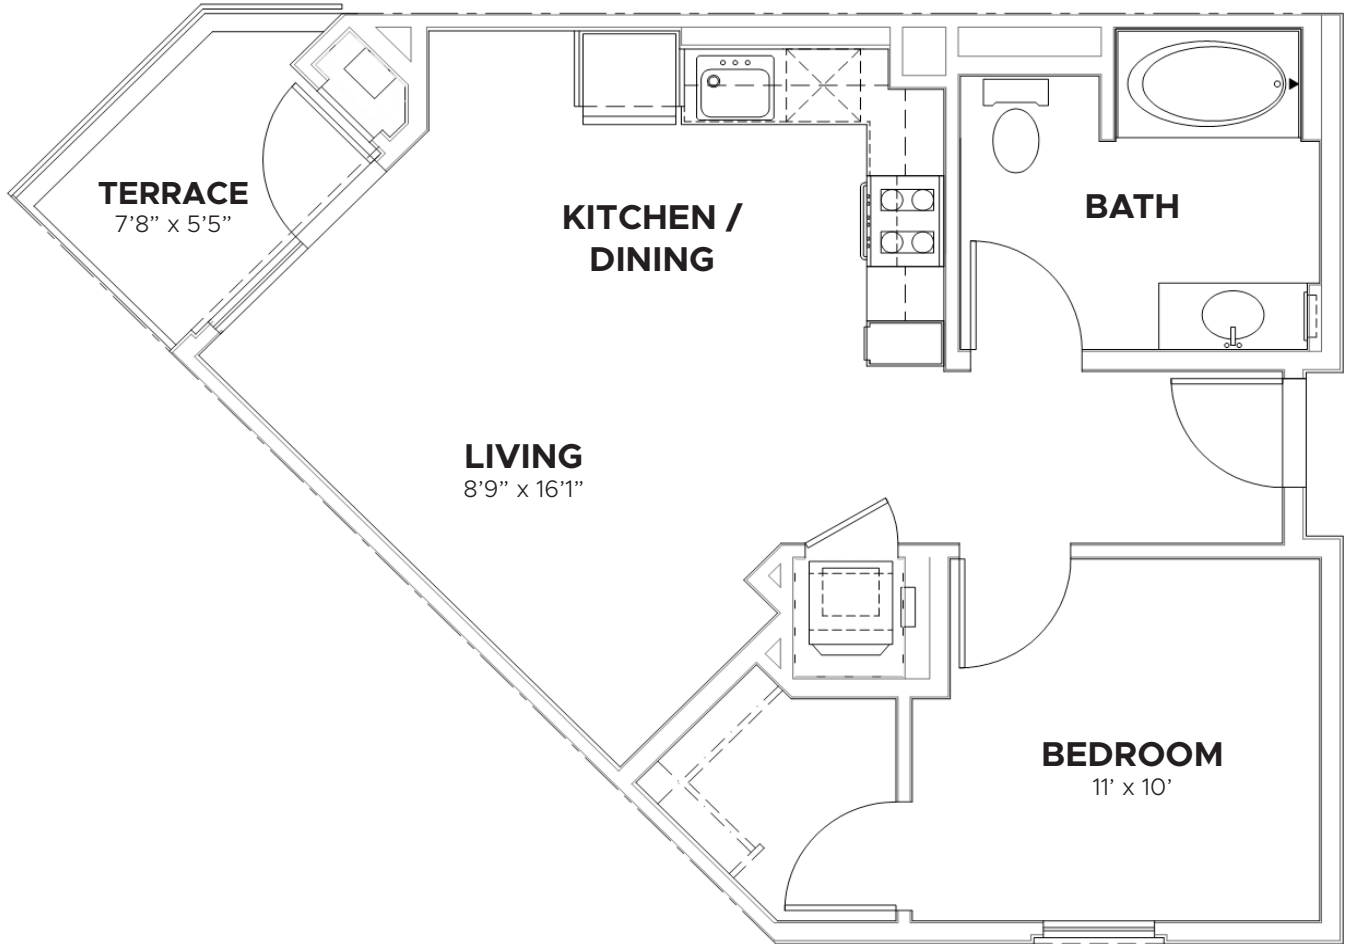

THE PEARL

ONE BEDROOM

620 SQ FT

THE PEARL ON WILSHIRE

687 S. HOBART BLVD.
LOS ANGELES, CA 90005

All rights reserved. Features and amenities subject to change.
Square footages may vary per apartment. See leasing center for details.