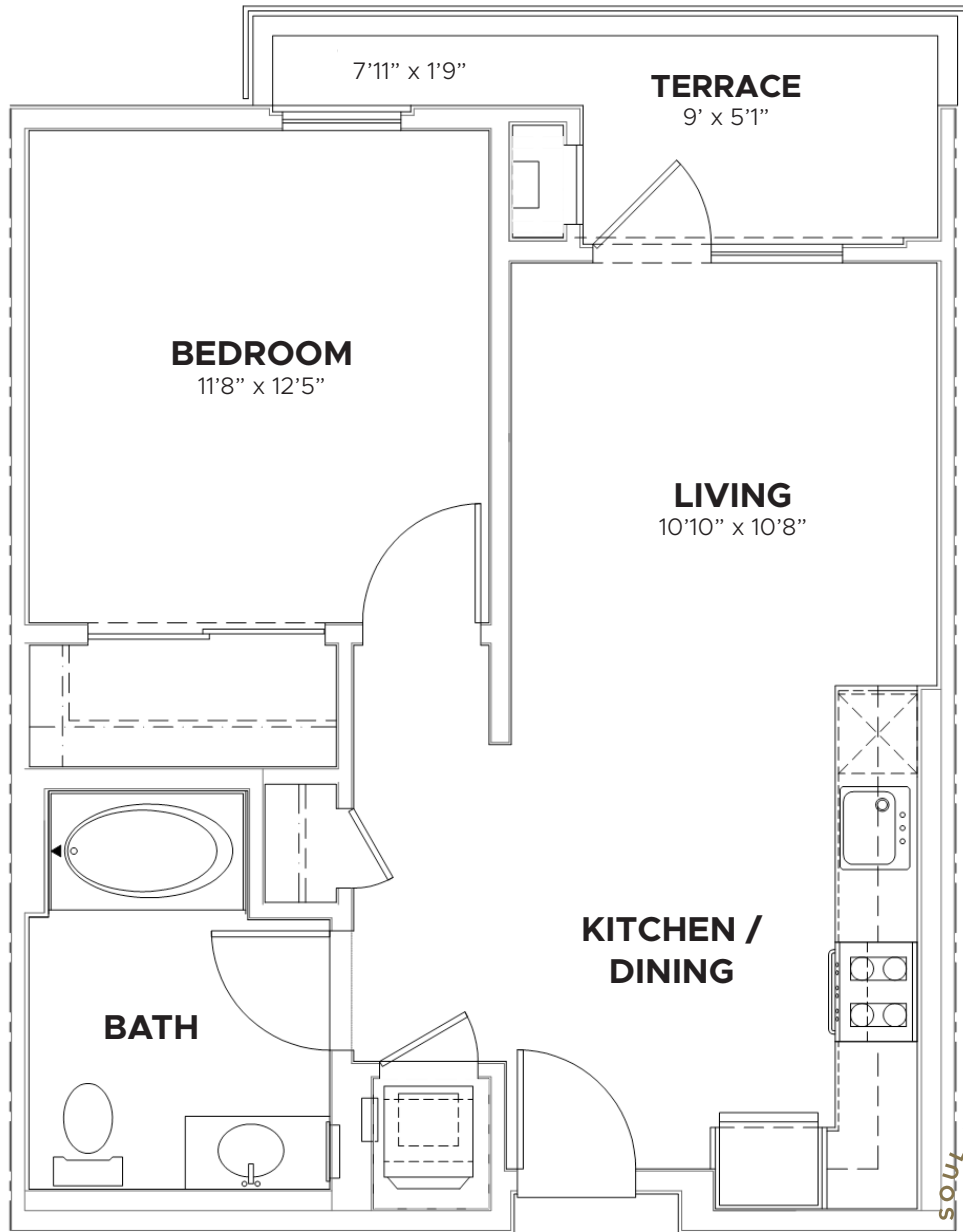

THE PEARL

ONE BEDROOM
628 SQ FT

MIND BODY SOUL MIND BODY SOUL MIND BODY SOUL
A4
MIND BODY SOUL MIND BODY SOUL

THE PEARL ON WILSHIRE

687 S. HOBART BLVD.
LOS ANGELES, CA 90005

All rights reserved. Features and amenities subject to change.
Square footages may vary per apartment. See leasing center for details.