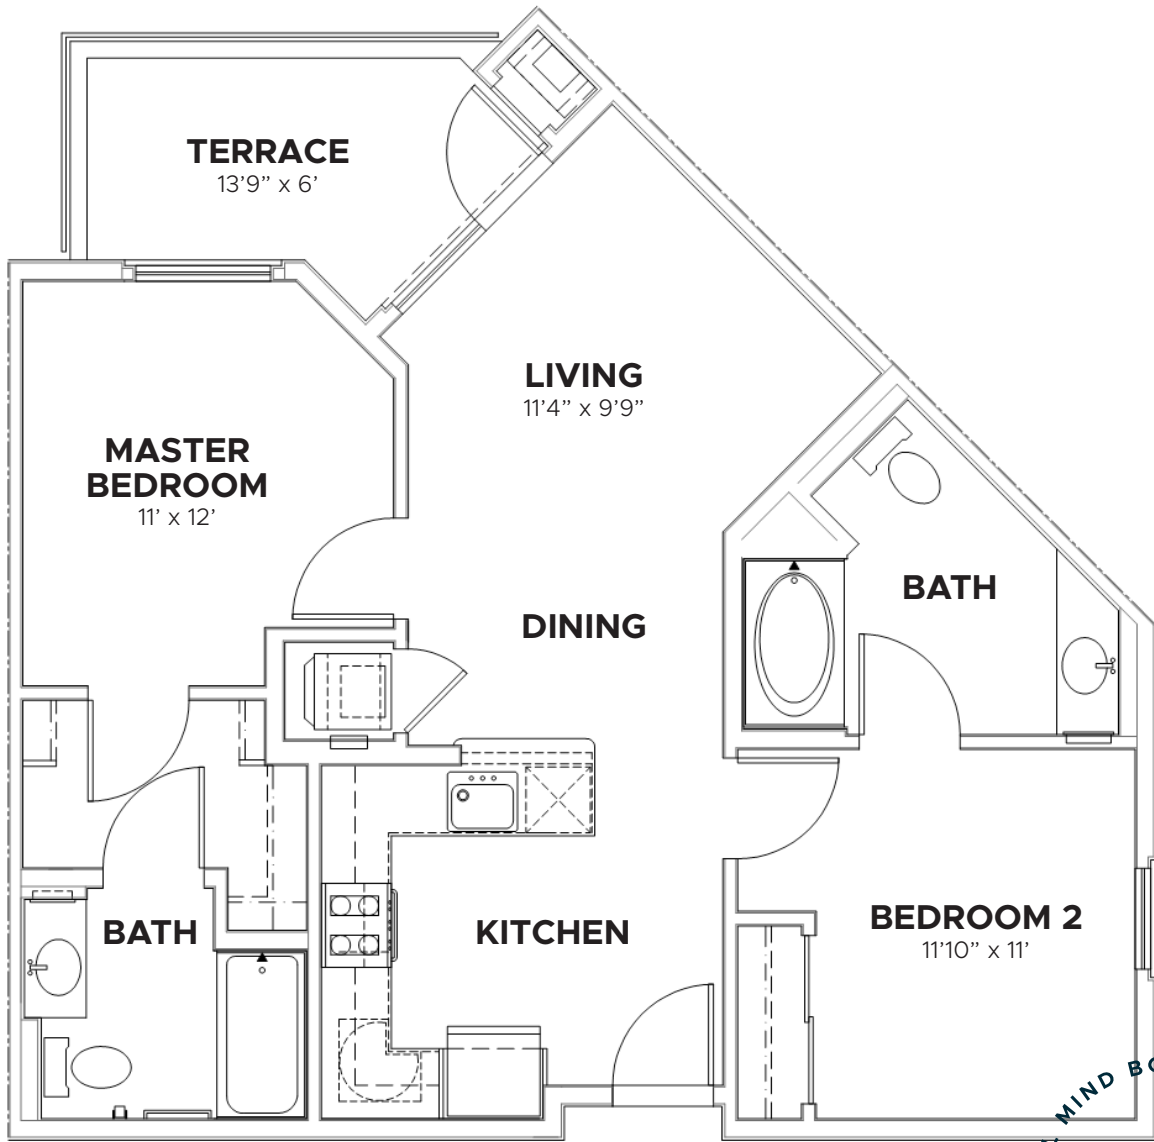

# THE PEARL

**TWO BEDROOM**  
842 SQ FT

## THE PEARL ON WILSHIRE

687 S. HOBART BLVD.  
LOS ANGELES, CA 90005

All rights reserved. Features and amenities subject to change.  
Square footages may vary per apartment. See leasing center for details.