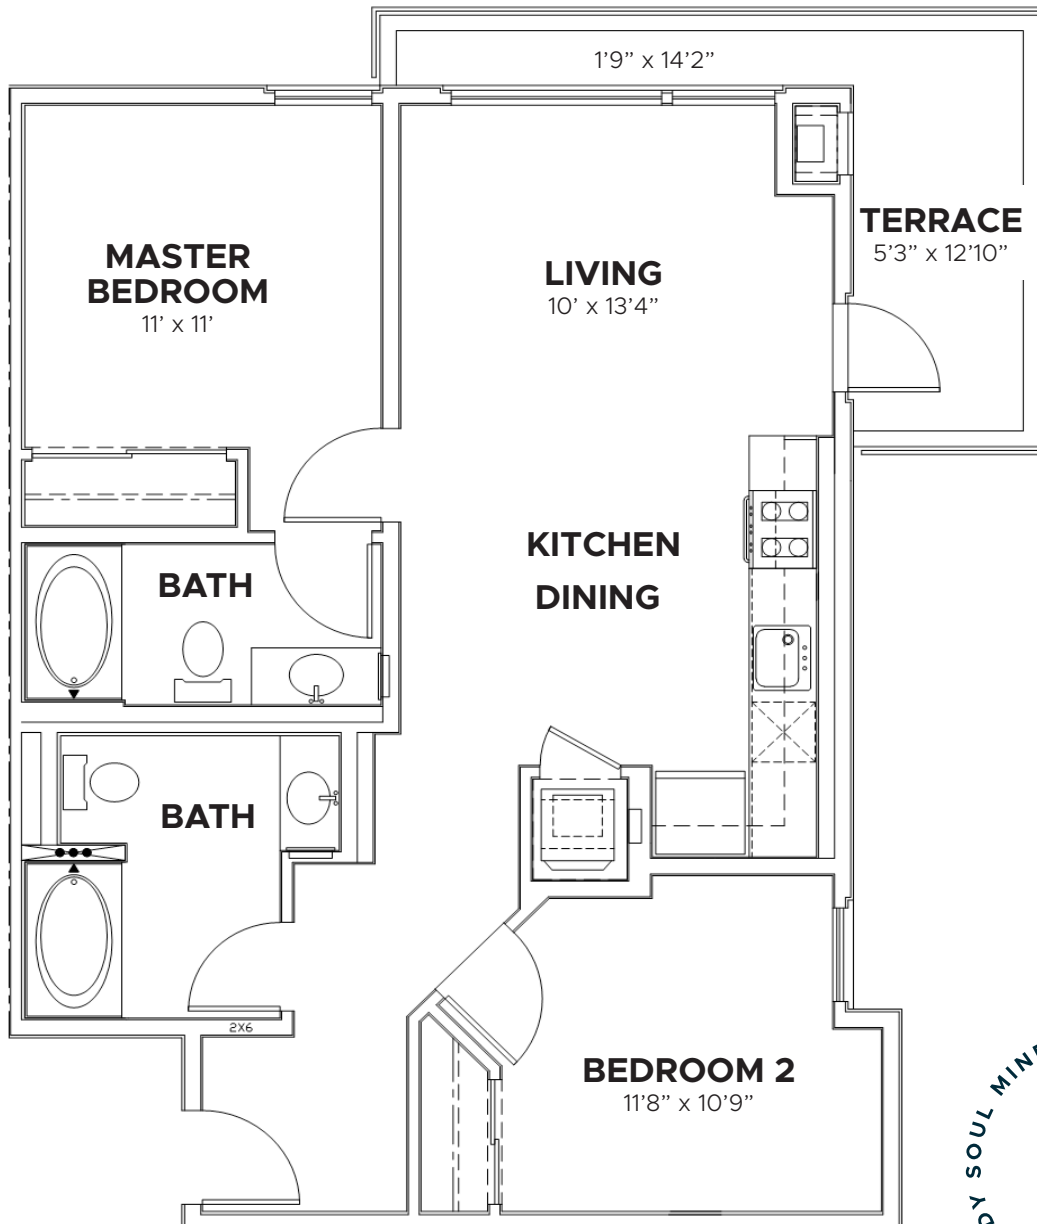

THE PEARL

TWO BEDROOM
888 SQ FT

BODY SOUL MIND BODY SOUL MIND BODY SOUL MIND BODY SOUL MIND BODY SOUL MIND BODY SOUL MIND
B1

THE PEARL ON WILSHIRE

687 S. HOBART BLVD.
LOS ANGELES, CA 90005

All rights reserved. Features and amenities subject to change.
Square footages may vary per apartment. See leasing center for details.