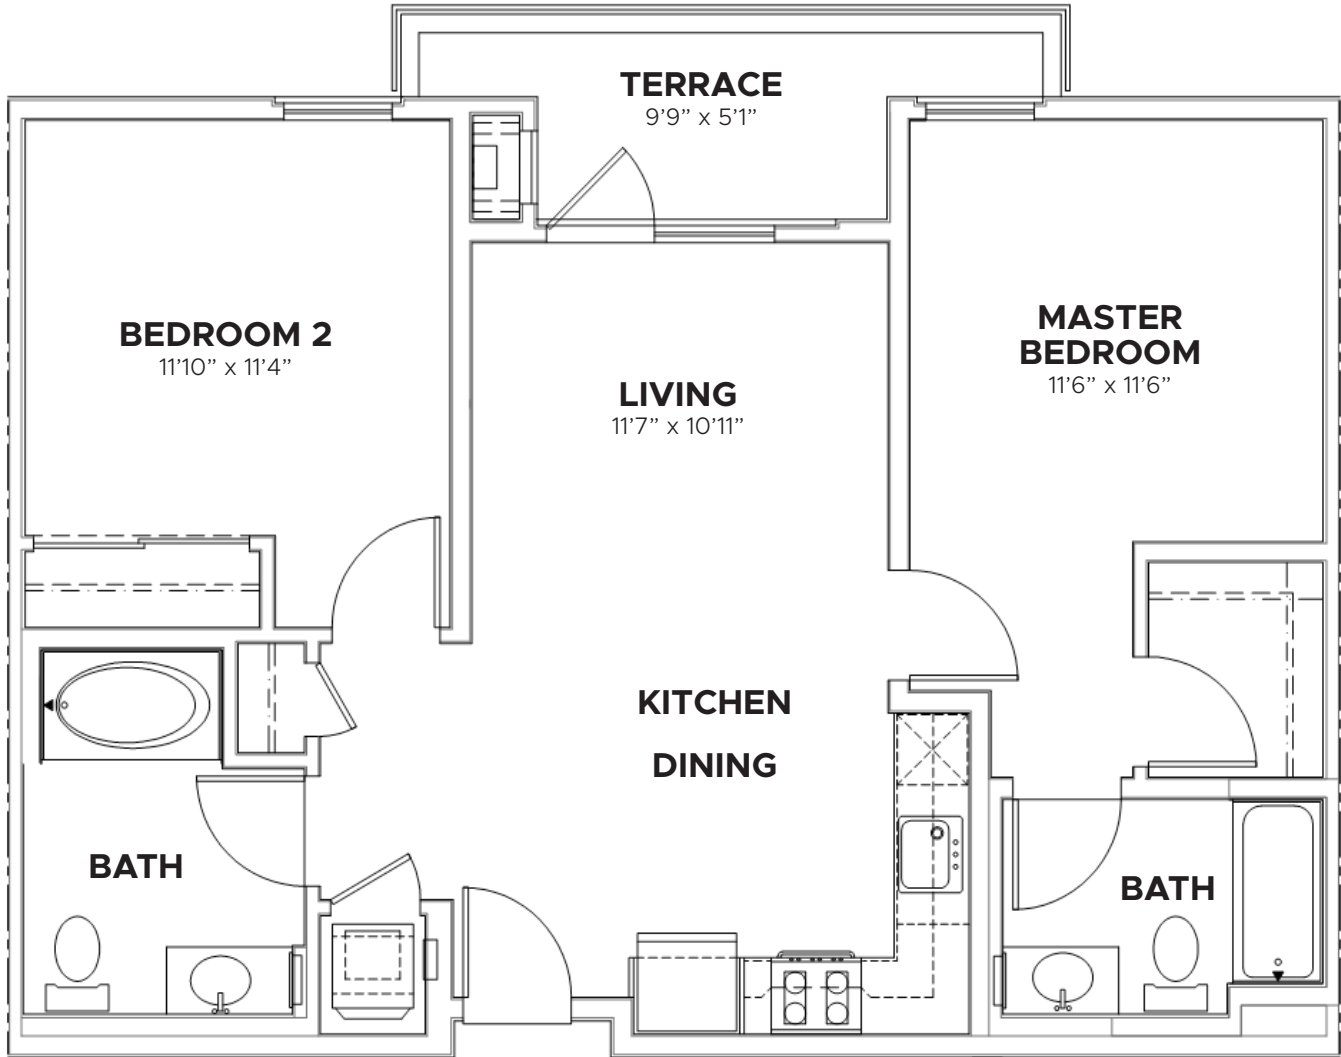

THE PEARL

TWO BEDROOM
900 SQ FT

THE PEARL ON WILSHIRE

687 S. HOBART BLVD.
LOS ANGELES, CA 90005

All rights reserved. Features and amenities subject to change.
Square footages may vary per apartment. See leasing center for details.