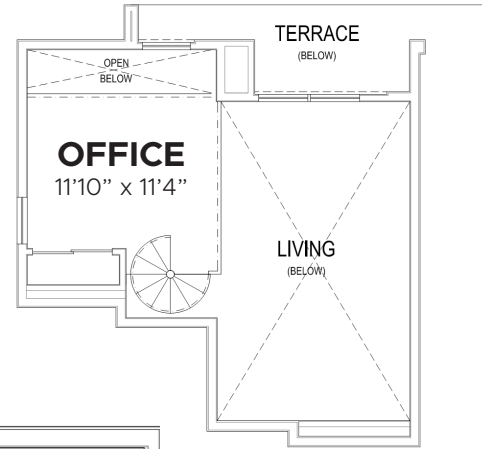

THE PEARL

TWO BEDROOM
1,002 SQ FT

LEVEL 2

THE PEARL ON WILSHIRE

687 S. HOBART BLVD.
LOS ANGELES, CA 90005

All rights reserved. Features and amenities subject to change.
Square footages may vary per apartment. See leasing center for details.