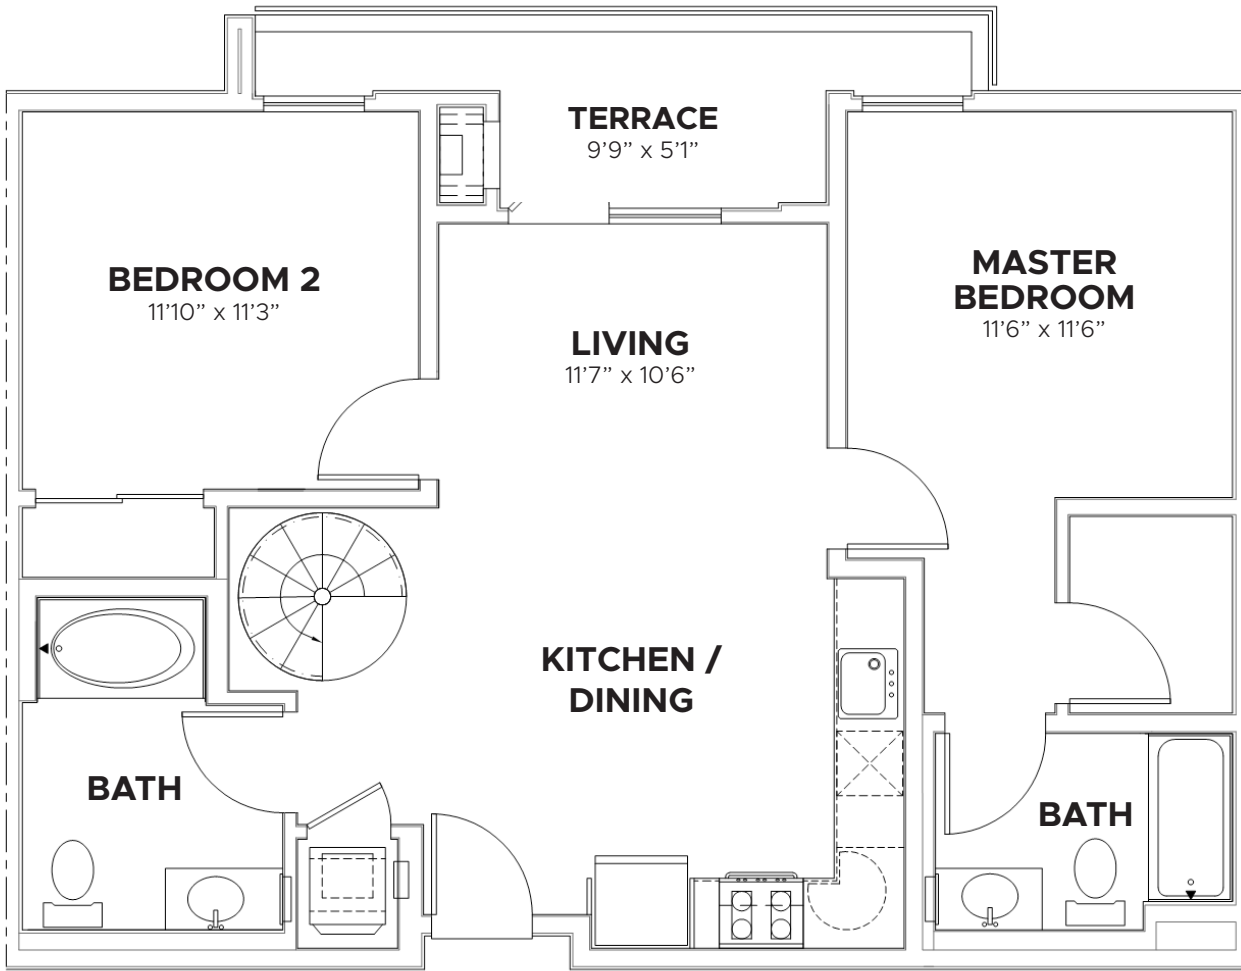

THE PEARL

TWO BEDROOM
1,002 SQ FT

LEVEL 2

THE PEARL ON WILSHIRE

687 S. HOBART BLVD.
LOS ANGELES, CA 90005

All rights reserved. Features and amenities subject to change.
Square footages may vary per apartment. See leasing center for details.