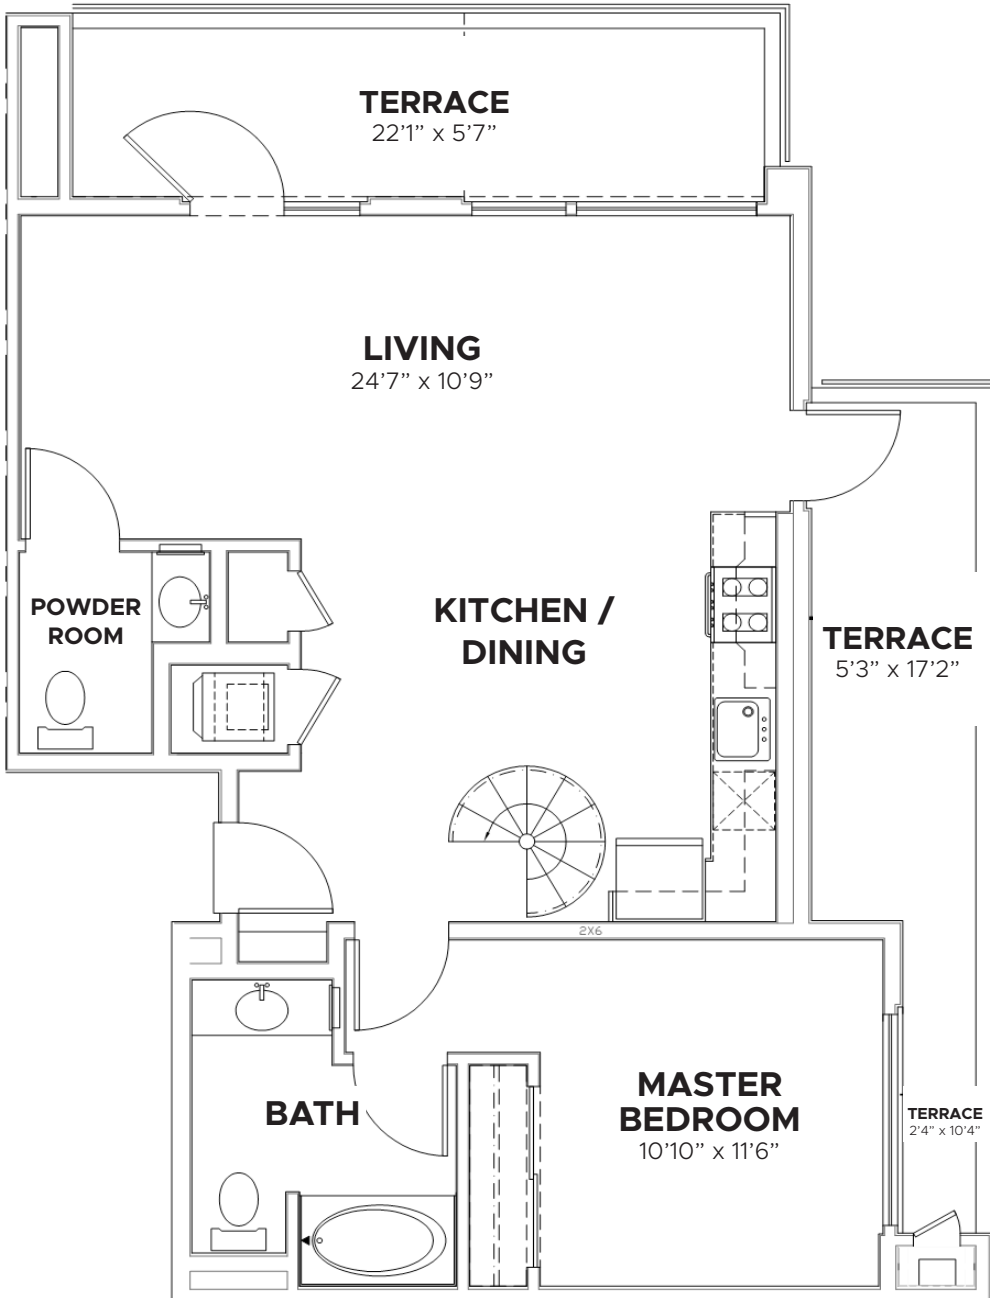

THE PEARL

TWO BEDROOM
1,002 SQ FT

THE PEARL ON WILSHIRE

687 S. HOBART BLVD.
LOS ANGELES, CA 90005

All rights reserved. Features and amenities subject to change.
Square footages may vary per apartment. See leasing center for details.