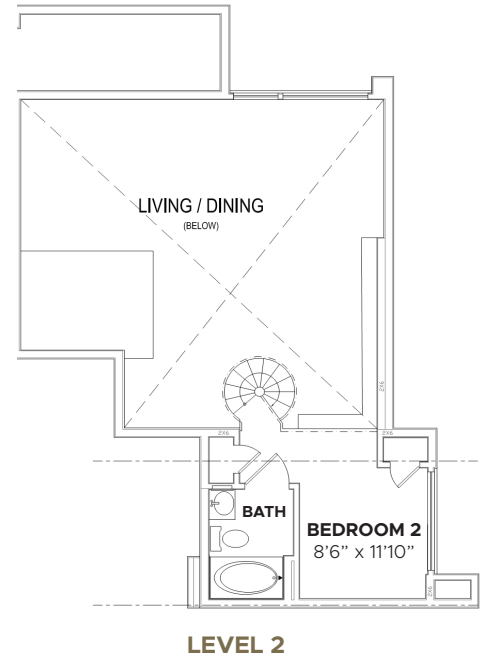

THE PEARL

TWO BEDROOM
1,002 SQ FT

THE PEARL ON WILSHIRE

687 S. HOBART BLVD.
LOS ANGELES, CA 90005

All rights reserved. Features and amenities subject to change.
Square footages may vary per apartment. See leasing center for details.