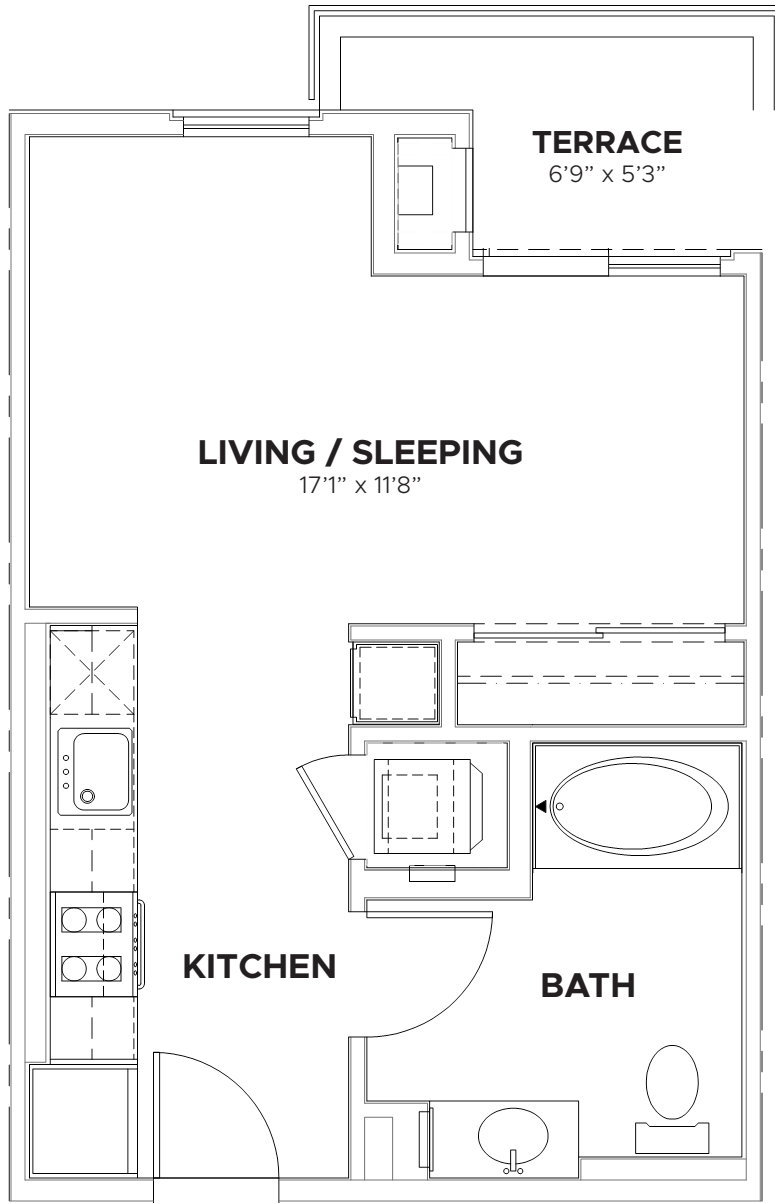

# THE PEARL

**STUDIO**  
435 SQ FT

## THE PEARL ON WILSHIRE

687 S. HOBART BLVD.  
LOS ANGELES, CA 90005

All rights reserved. Features and amenities subject to change.  
Square footages may vary per apartment. See leasing center for details.